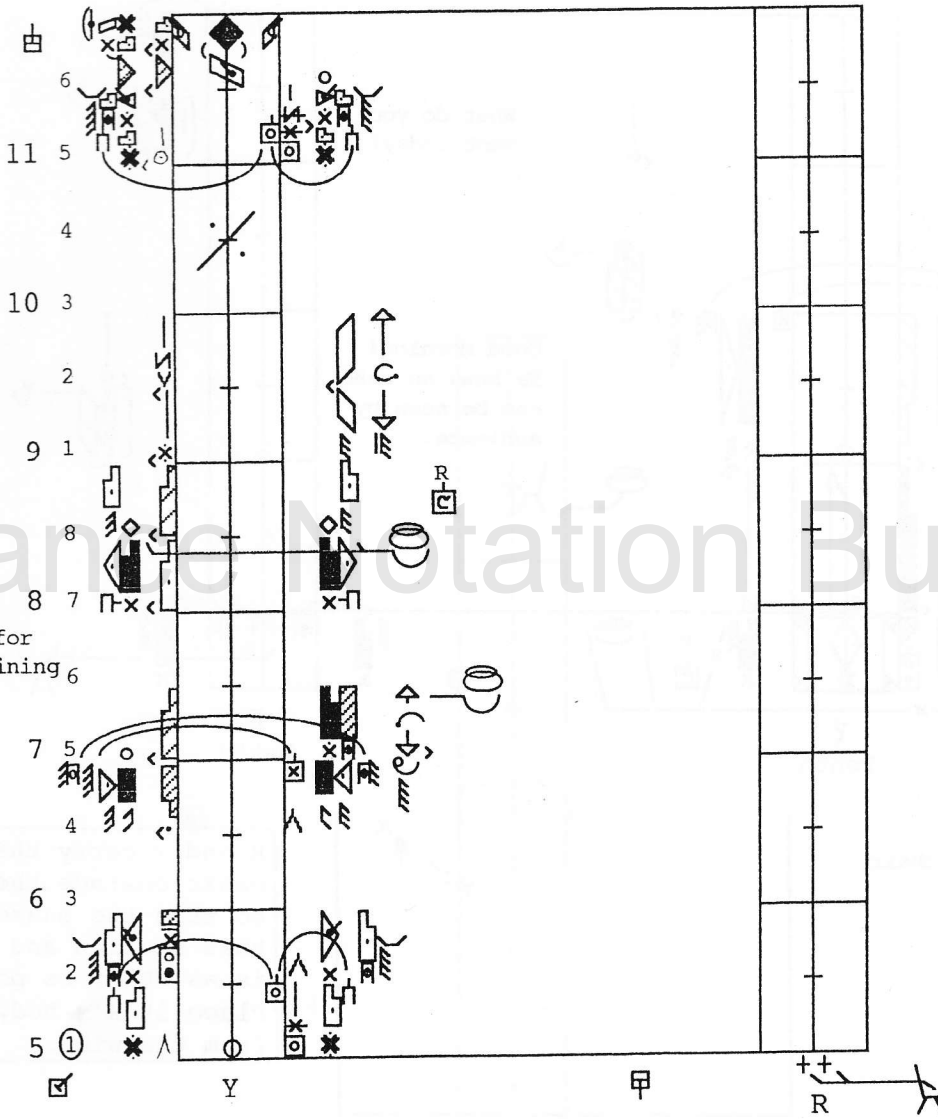

Tell the story of the pot.

Feeling sorry for yourself-explaining about the pot.

Complaining

...the water ...
...of the ...
...the ...
...the ...
...the ...