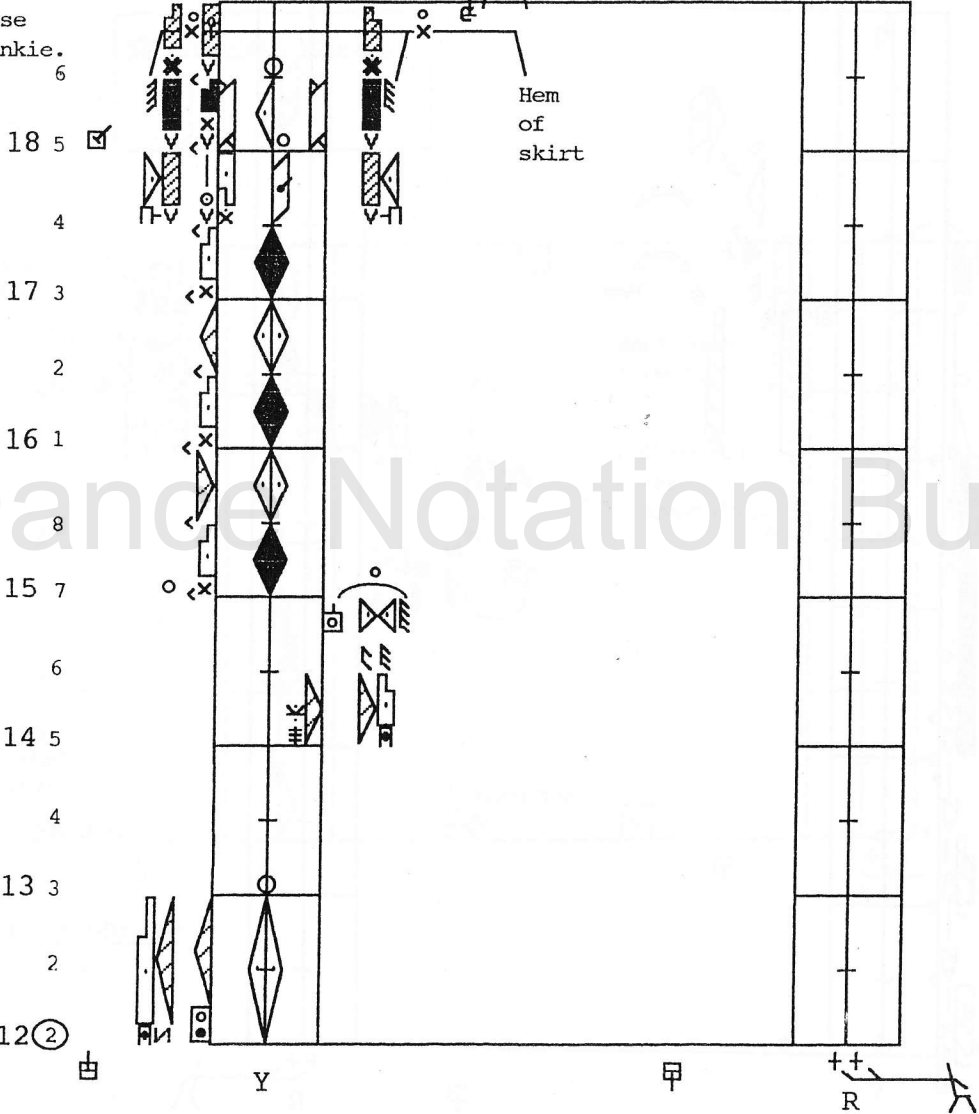

⊖ = a pot

⌵ = Rabbi's chair

R and Y carry the Rabbi's chair onstage themselves so that the pause between this section and the last is as short as possible. Place it R's body length from the wing.

Music Note: There is not enough room on the music score to number the measures of this section. For an explanation of the phrasing, see 'Run Down of the Pot - 1956' which is included with the music score.

Tell the story of the pot.

Feeling sorry for yourself-explaining about the pot.

Complaining

...the water ...
 ...of the ...
 ...the ...
 ...the ...
 ...the ...

Hem to nose
like a hankie.

Dance Notation Bureau